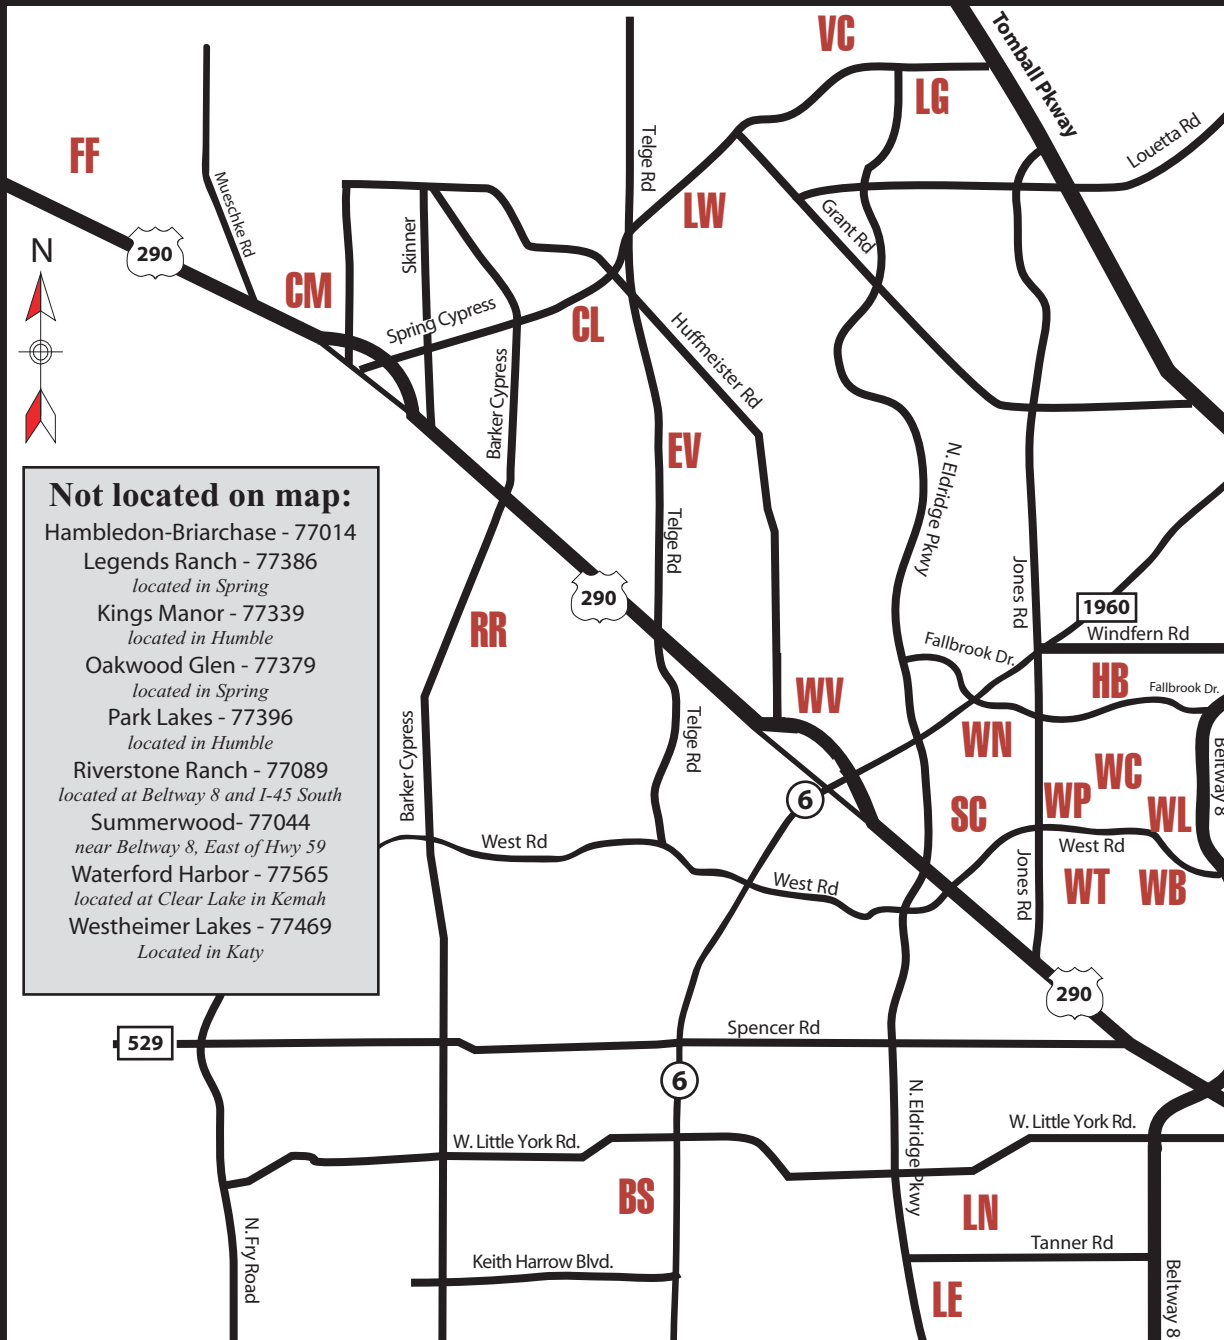

# Peel, Inc. Houston Area Map

**Not located on map:**  
 Hambledon-Briarchase - 77014  
 Legends Ranch - 77386  
*located in Spring*  
 Kings Manor - 77339  
*located in Humble*  
 Oakwood Glen - 77379  
*located in Spring*  
 Park Lakes - 77396  
*located in Humble*  
 Riverstone Ranch - 77089  
*located at Beltway 8 and I-45 South*  
 Summerwood- 77044  
*near Beltway 8, East of Hwy 59*  
 Waterford Harbor - 77565  
*located at Clear Lake in Kemah*  
 Westheimer Lakes - 77469  
*Located in Katy*

## Producing Community Newsletters for

BS - Berkshire .....	77084
CL - Coles Crossing.....	77429
CM - Cypress Mill .....	77429
EV - Enchanted Valley.....	77429
FF - Fairfield.....	77433
HB - Harvest Bend .....	77064
LE - Lakes on Eldridge.....	77041
LN - Lakes on Eldridge North.....	77041
LG - Lakewood Grove .....	77377
LW - Longwood .....	77429
RR - Riata Ranch .....	77095
SC - Steeplechase .....	77065
VC - Village Creek.....	77377
WB - Willowbridge .....	77064
WL - Willowlake .....	77064
WP - Willow Pointe .....	77064
WC - Winchester Country.....	77064
WT - Winchester Trails .....	77064
WN - Windermere Lakes.....	77065
WV - Wortham Village .....	77065